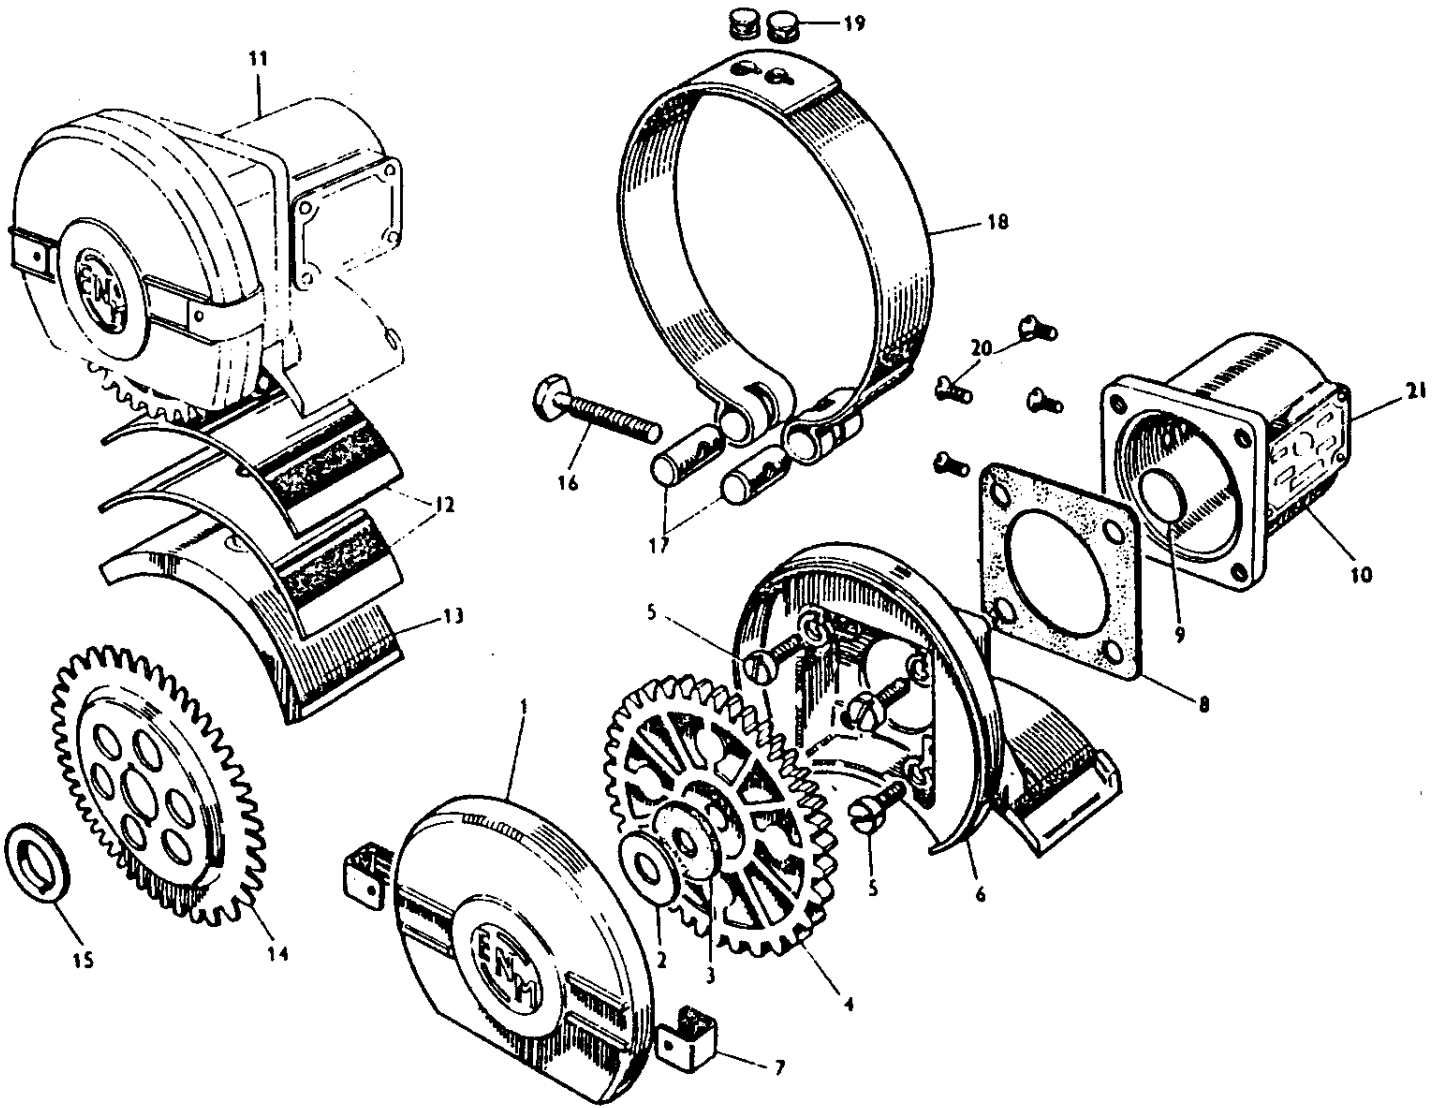

"20" TRACTOR PARTS LIST

FIG. 59.

AGCO Corporation  
Parts List Report

Massey Ferguson (Europe)  
TE 20 TRACTOR  
Page 200 - HOURS' RECORDER

Item	Part Number	Qty	Part Description	Comments
	824007M91	1	Hourmeter	
	824008M91	1	Hourmeter	INCL. REF. 1 - 21 BELOW AND FIG. 60. DETAILS AVAILABLE FOR EXPORT ONLY.
1	1850868M1	1	Cover	
2	1850874M1	1	Washer	
3	1850863M1	1	Washer	
4	1850880M1	1	Gear	
5	1850873M1	4	Screw	
	1850857M1	4	Washer	
6	1850869M1	1	Bracket	
7	1850858M1	2	Clip	
8	631049M1	1	Gasket	
9	1850893M1	1	Disc	
10	1850895M1	1	Case	
11		1	Body	Not Serviced, Order 82400M91 OR 824008M91
12	1850864M1	4	Shim	
13	1850870M1	1	Packing	
14	1850885M1	1	Gear	
15	1850879M1	1	Bush	
16	1850856M1	1	Bolt	
17	1850876M1	2	Anchor	
18	1850894M1	2	Strap	
19	1850855M1	4	Screw	
20	1850855M1	4	Screw	
21	1850865M1	1	Label	

"20" TRACTOR PARTS LIST

FIG. 60.