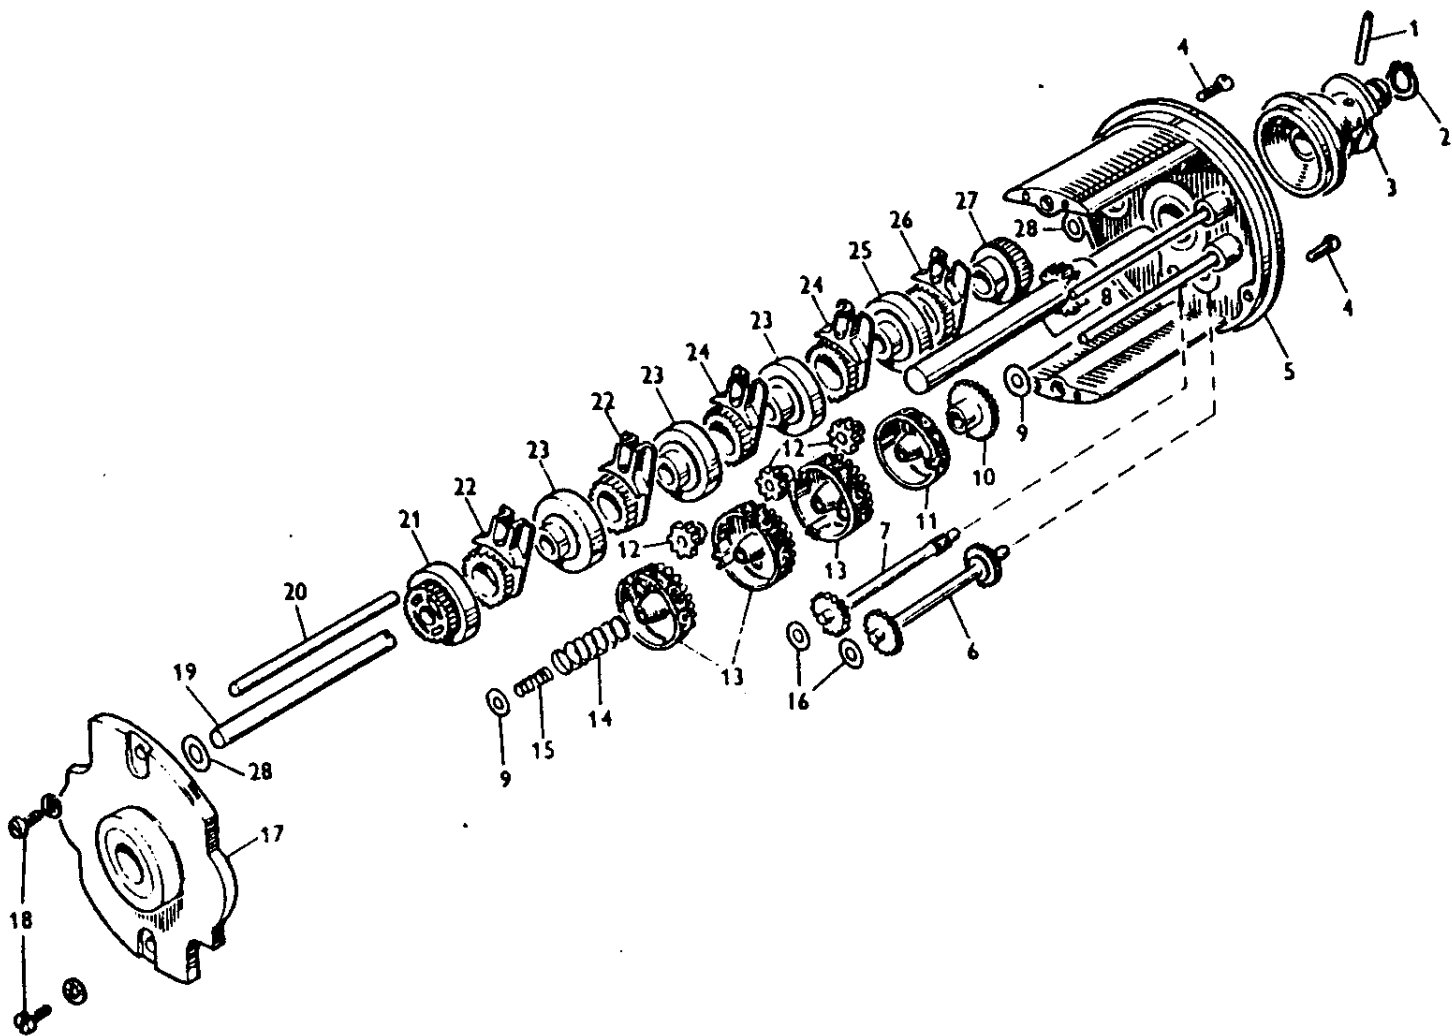

"20" TRACTOR PARTS LIST

FIG. 59.

AGCO Corporation  
Parts List Report

Massey Ferguson (Europe)  
TE 20 TRACTOR  
Page 200 - HOURS' RECORDER

Item	Part Number	Qty	Part Description	Comments
	824007M91	1	Hourmeter	
	824008M91	1	Hourmeter	INCL. REF. 1 - 21 BELOW AND FIG. 60. DETAILS AVAILABLE FOR EXPORT ONLY.
1	1850868M1	1	Cover	
2	1850874M1	1	Washer	
3	1850863M1	1	Washer	
4	1850880M1	1	Gear	
5	1850873M1	4	Screw	
	1850857M1	4	Washer	
6	1850869M1	1	Bracket	
7	1850858M1	2	Clip	
8	631049M1	1	Gasket	
9	1850893M1	1	Disc	
10	1850895M1	1	Case	
11		1	Body	Not Serviced, Order 82400M91 OR 824008M91
12	1850864M1	4	Shim	
13	1850870M1	1	Packing	
14	1850885M1	1	Gear	
15	1850879M1	1	Bush	
16	1850856M1	1	Bolt	
17	1850876M1	2	Anchor	
18	1850894M1	2	Strap	
19	1850855M1	4	Screw	
20	1850855M1	4	Screw	
21	1850865M1	1	Label	

"20" TRACTOR PARTS LIST

FIG. 60.