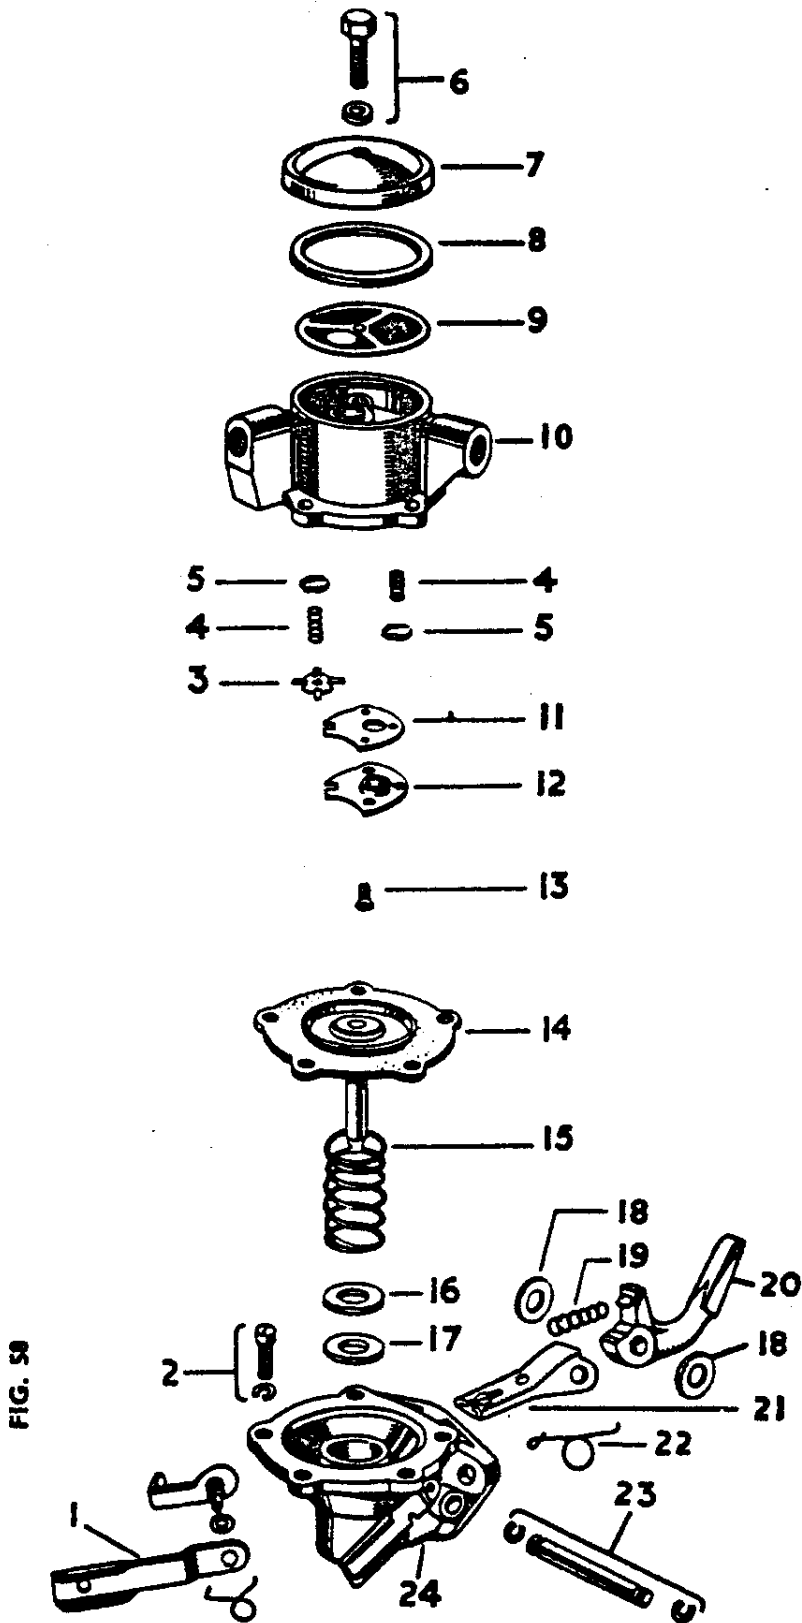

"20" TRACTOR PARTS LIST

FIG. 58

AGCO Corporation
Parts List Report

Massey Ferguson (Europe)
TE 20 TRACTOR
Page 198 - FUEL FEED PUMP

Item	Part Number	Qty	Part Description	Comments
	202096	1	Fuel Pump	Not Serviced, Order 826154M91 AS ILLUSTRATED
	826154M91	1	Pump	
1	827465M1	1	Lever	
2	827466M1	5	Screw	
	827467M1	5	Lock Washer	
3	827468M1	1	Thruster	FOR 202096
4	827469M1	2	Spring	FOR 202096
5	827470M1	2	Valve	FOR 202096
	827699M91	2	Valve	FOR 826154M91
6	1850330M1	1	Screw	
	827472M1	1	Gasket	
7	827473M1	1	Cover	
8	1850329M1	1	Gasket	
9	827533M1	1	Gauze	
10	827534M1	1	Casting	Not Serviced, Order 1850335M1, 827699M91 1850332M1, 1850333M1 AND 1850334M1 FOR 202096
	1850335M1	1	Casting	FOR 826154M91
11	827535M1	1	Gasket	FOR 202096
	1850333M1	1	Gasket	FOR 826154M91
12	827536M1	1	Tray	FOR 202096
	1850332M1	1	Pad	FOR 826154M91
13	827537M1	3	Screw	FOR 202096
	1850334M1	2	Screw	FOR 826154M91
14	827538M91	1	Diaphragm	
15	827539M1	1	Diaphragm	FOR 202096
	1850331M1	1	Spring	FOR 826154M91
16	827540M1	1	Washer	
17	827541M1	1	Washer	
18	827542M1	2	Pressure Washer	
19	827543M1	1	Spring	
20	827544M1	1	Rockerarm	
21	827545M1	1	Arm	
22	827546M1	1	Spring	
23	827547M1	1	Pin	
	827548M1	2	Clip	
24	827549M91	1	Body	FOR 202096

1850328M91

1

Body

FOR 826154M91

AGCO Corporation
Manufacturer Notes Report

Massey Ferguson (Europe)
TE 20 TRACTOR
Page 198 FUEL FEED PUMP

Notes

Repair Kit 4222918m91
