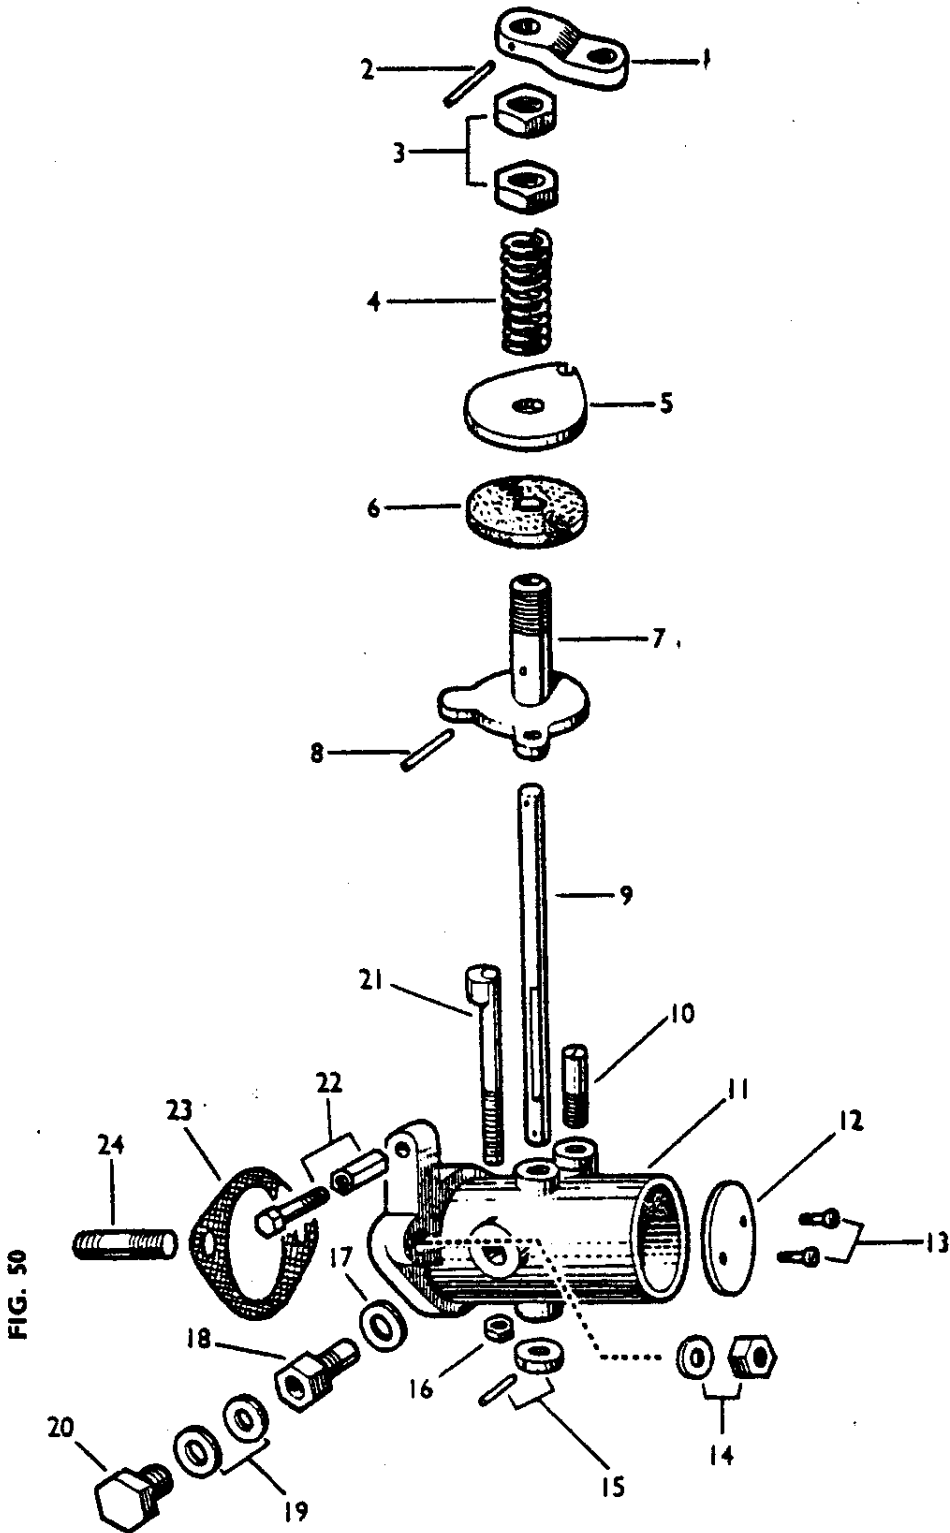

"20" TRACTOR PARTS LIST

AGCO Corporation  
Parts List Report

Massey Ferguson (Europe)

TE 20 TRACTOR

Page 176 - VENTURI ASSEMBLY - NO. OFF 20C DIESEL

Item	Part Number	Qty	Part Description	Comments
				NO. OFF 20C DIESEL
	103045	1A	Venturi	USE 113548 INCL. REF. 1 - 13, 15 - 22
	113548	1B	Venturi	
1	825975M1	1	Lever	
2	5000555	1	Pin	
3	103197	2	Locknut	
4	103054	1	Spring	
5	102152	1	Plate	
6	102155	1	Disc	
7	103051	1A	Lever	
	103906	1B	Lever	
8	500538	1	Pin	
9	825974M1	1	Clevis Pin	
10	102514	1	Screw	Up to Serial or Engine Number SA2812E
	825978M1	1	Pin	From Serial or Engine Number SA2813E
	825977M1	1	Nut	From Serial or Engine Number SA2813E
11			Body	Not Serviced, Order 103045
	110095	1B	Body	
	110140	2B	Bush	
12	825970M1	1	Butterfly	
13	825969M1	2	Screw	
14	353431X1	2	Nut Unf	
	353434X1	2	Lock Washer	
15	102373	1A	Washer	
	500411	1A	Pin	
	103437	1B	Clamp	
	375202X1	1B	Pin	
16	353917X1	1	Nut Unf	
17	825966M1	1	Washer	
18	825971M1	1	Pivot	
19	825967M1	2	Washer	
20	825968M1	1	Screw	
21	825972M1	1	Screw	
22	825979M1	1	Screw	
	825973M1	1	Nut	
23	59349	1	Gasket	
24	103095	1	Stud	

---

60322

1

Stud

(A)  
Up to Serial or Engine Number SA1868E  
(B)  
From Serial or Engine Number SA1869E

---