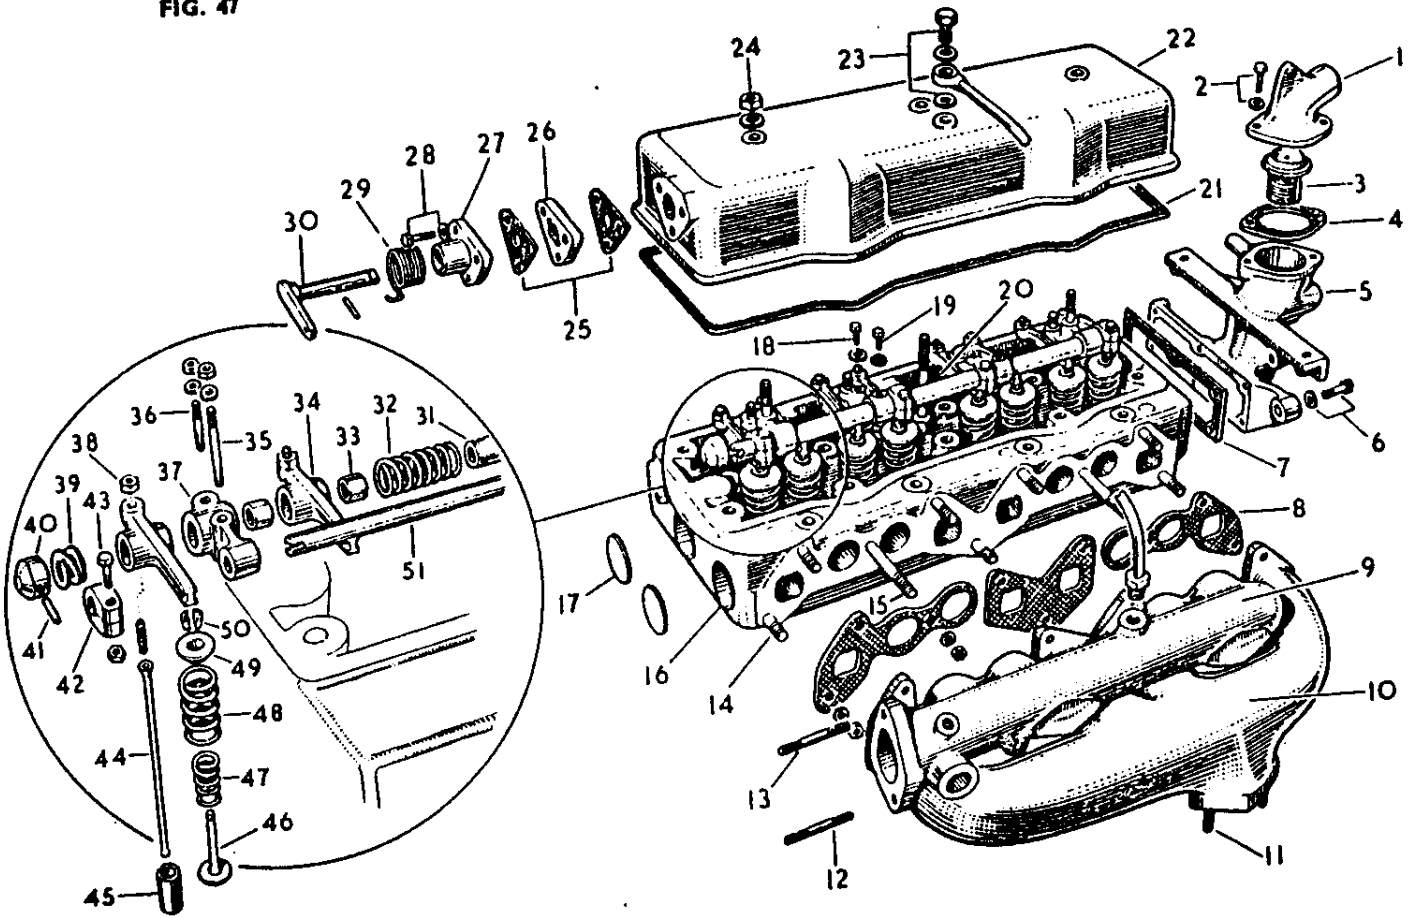

"20" TRACTOR PARTS LIST

FIG. 47

AGCO Corporation
Parts List Report

Massey Ferguson (Europe)

TE 20 TRACTOR

Page 166 - CYLINDER HEAD AND RELATED PARTS - NO. OFF 20C DIESEL

Item	Part Number	Qty	Part Description	Comments
	500893	1	Cylinder	NO. OFF 20C DIESEL INCL. REF. 14 - 17, 35, 36, 46 - 50
1	101696	1	Elbow	
2	353678X1	2	Screw Unc	
	353446X1	2	Lock Washer	
3	826197M1	2	Washer	
4	825659M1	1	Gasket	
5	200480	1	Bearer	
	827247M1	1	Plug	
	827248M1	1	Gasket	
	60582	1	Water Hose	
	827618M1	2	Clamp	
6	353679X1	6	Screw Unc	
	353446X1	6	Lock Washer	
7	60583	1	Gasket	
8	61456	2	Gasket	
	826203M1	1	Washer	
9	105205	1	Manifold	
10	826143M1	1	Manifold	
11	825183M1	2	Stud	
12	60322	1	Stud	
13	103095	1	Stud	
14	826181M1	7	Stud	
	825187M1	7	Nut	
	353434X1	7	Lock Washer	
15	826180M1	2	Stud	
	825187M1	2	Nut	
	353434X1	2	Lock Washer	
16	300751	1	Head	
17	825102M1	2	Plug	
18	353504X1	1	Screw Unf	
	353441X1	1	Lock Washer	
19	61306	1	Screw	
	353441X1	1	Lock Washer	
20	825174M1	1	Spring	
21	61396	1	Gasket	
22	102775	1	Cover	
23	61457	1	Tube	