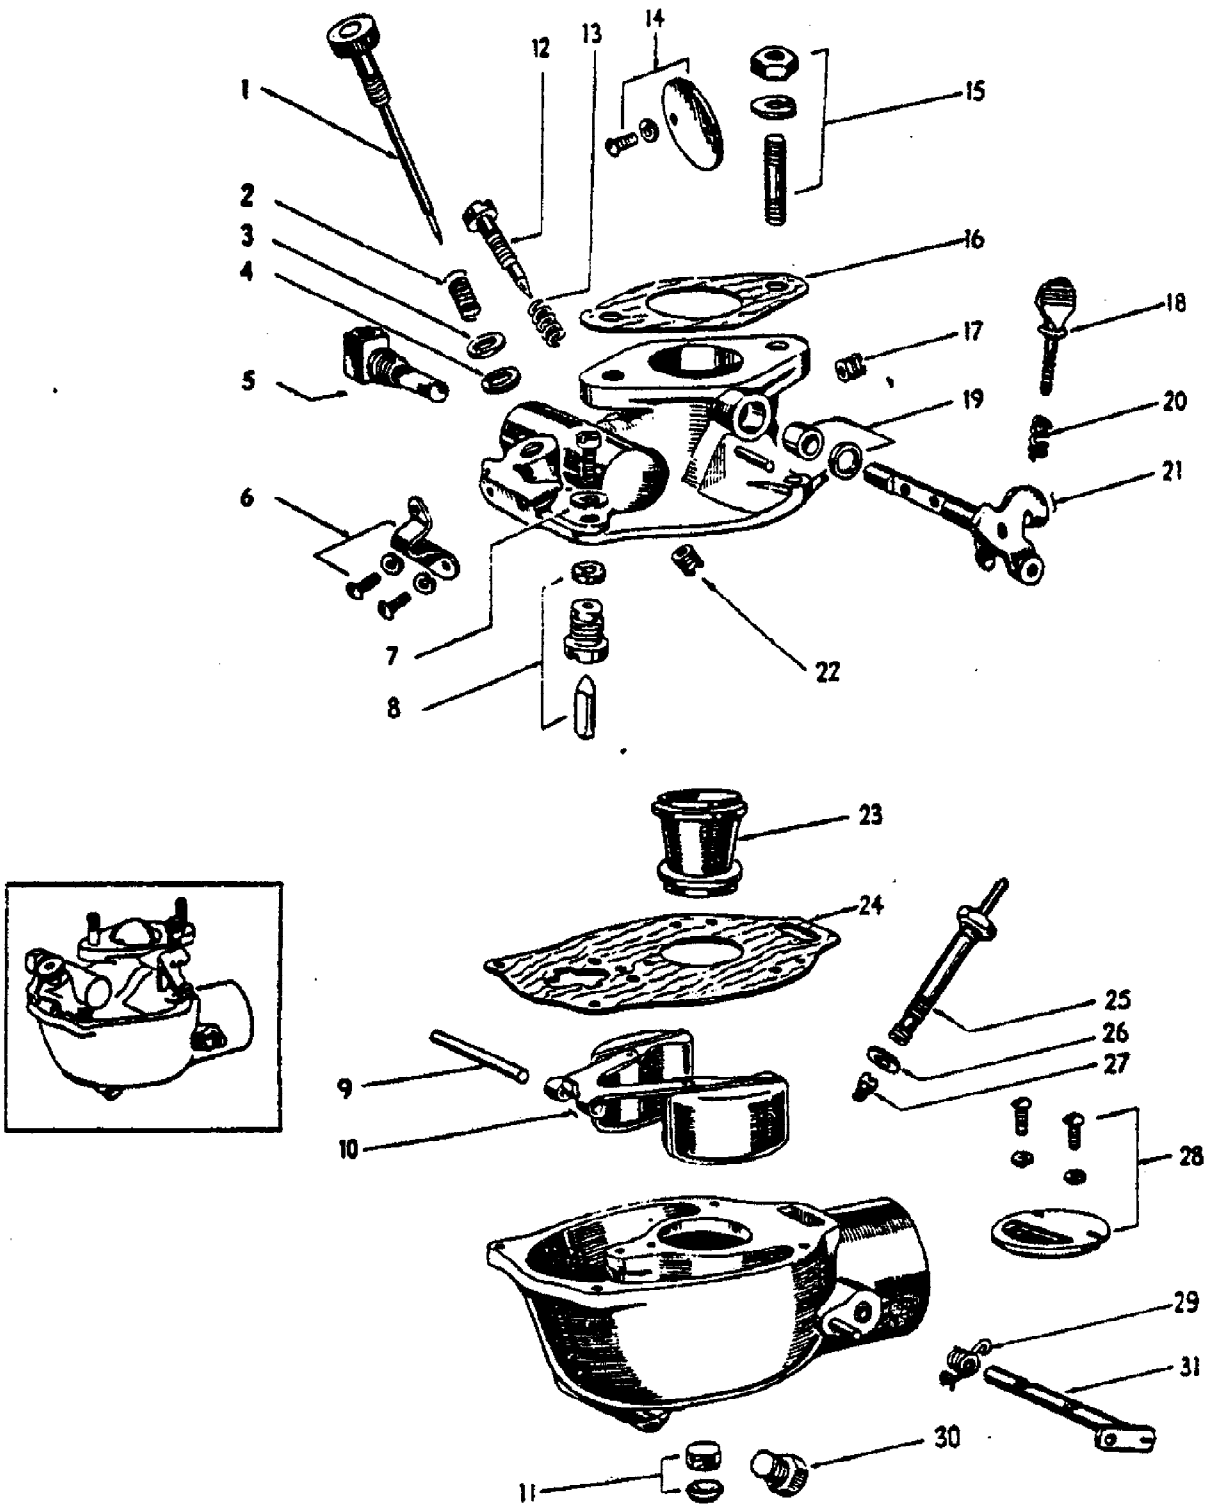

"20" TRACTOR PARTS LIST

FIG. 40

AGCO Corporation
Parts List Report

Massey Ferguson (Europe)

TE 20 TRACTOR

Page 142 - CARBURETTOR ASSEMBLY (MARVEL)

Item	Part Number	Qty	Part Description	Comments
	7145	1	Carburettor	INCL. REF. 1-31
1	1851	1	Needle	
2	1841	1	Spring	
3	1847	1	Washer	
4	1849	1	Gasket	
5	1846	1	Elbow	
6	1839	1	Ratchet	
	1859	2	Screw	
7	1835	4	Screw	
8	1850		Valve	
	1852	1	Gasket	
9	1848	1	Shaft	
	1834	1	Body	
10	1845	1	Float	
11	1869	1	Strainer	
12	1842	1	Needle	
13	1855	1	Spring	
14	1859	2	Screw	
	1857	1	Flywheel	
15	355565X1	2	Nut Unc	
	1669	2	Lock Washer	
	1674	2	Stud	
16	1668	1	Gasket	
	4267	1	Body	
17	1853	1	Screw	
18	1865	1	Screw	
19	1862	1	Retainer	
	1866	1	Packing	
20	1860	1	Spring	
21	1856	1	Shaft	
22	1863	1	Jet	
23	1858	1	Venturi	
24	1836	1	Gasket	
25	1837	1	Nozzle	
26	1864	1	Gasket	
27	1838	1	Jet	
28	1854	2	Screw	
	1844	1	Flywheel	
29	1840	1	Spring	

30	1871	1	Plug
31	1843	1	Shaft
	1861	1	Cup
	1867	1	Packing
	1870	1	Retainer
	1872	1	Gasket
