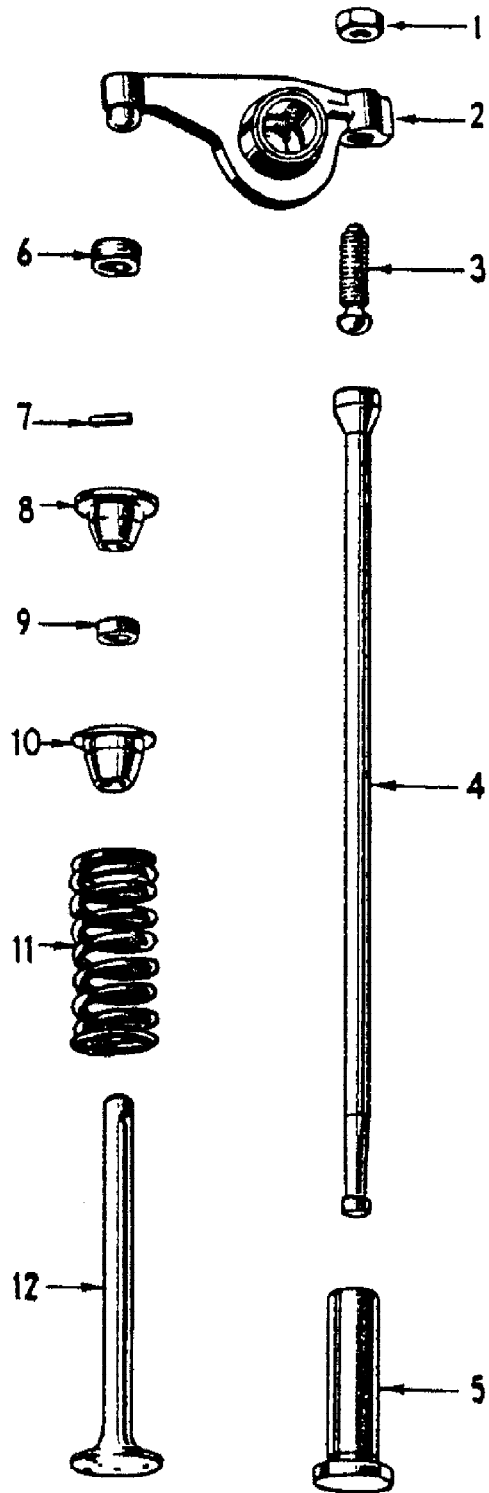

"20" TRACTOR PARTS LIST

FIG. 37.

CTP 259

AGCO Corporation
Parts List Report

Massey Ferguson (Europe)

TE 20 TRACTOR

Page 134 - VALVE AND PUSH ROD ASSEMBLY

Item	Part Number	Qty	Part Description	Comments
	1783	4	Arm	Right Hand INCL. REF. 1, 2, 3
	1784	4	Arm	Left Hand INCL. REF. 1, 2, 3
1	353917X1	8	Nut Unf	
2			Arm	Not Serviced, Order 1783
			Arm	Not Serviced, Order 1784
3	1709	8	Screw	
4	1696	8	Rod	
	1697	8	Tube	
5	2581	8	Tappet	
6	1717	8	Cap	
7	1710	8	Lock	
8			Retainer	Not Serviced, Order
9			Gasket	Not Serviced, Order
10	2241	8	Seat	
11	2249	8	Spring	
12	1701	8	Valve	
				NOT ILLUSTRATED
	1678	4	Insert	
	2240	8	Guide	