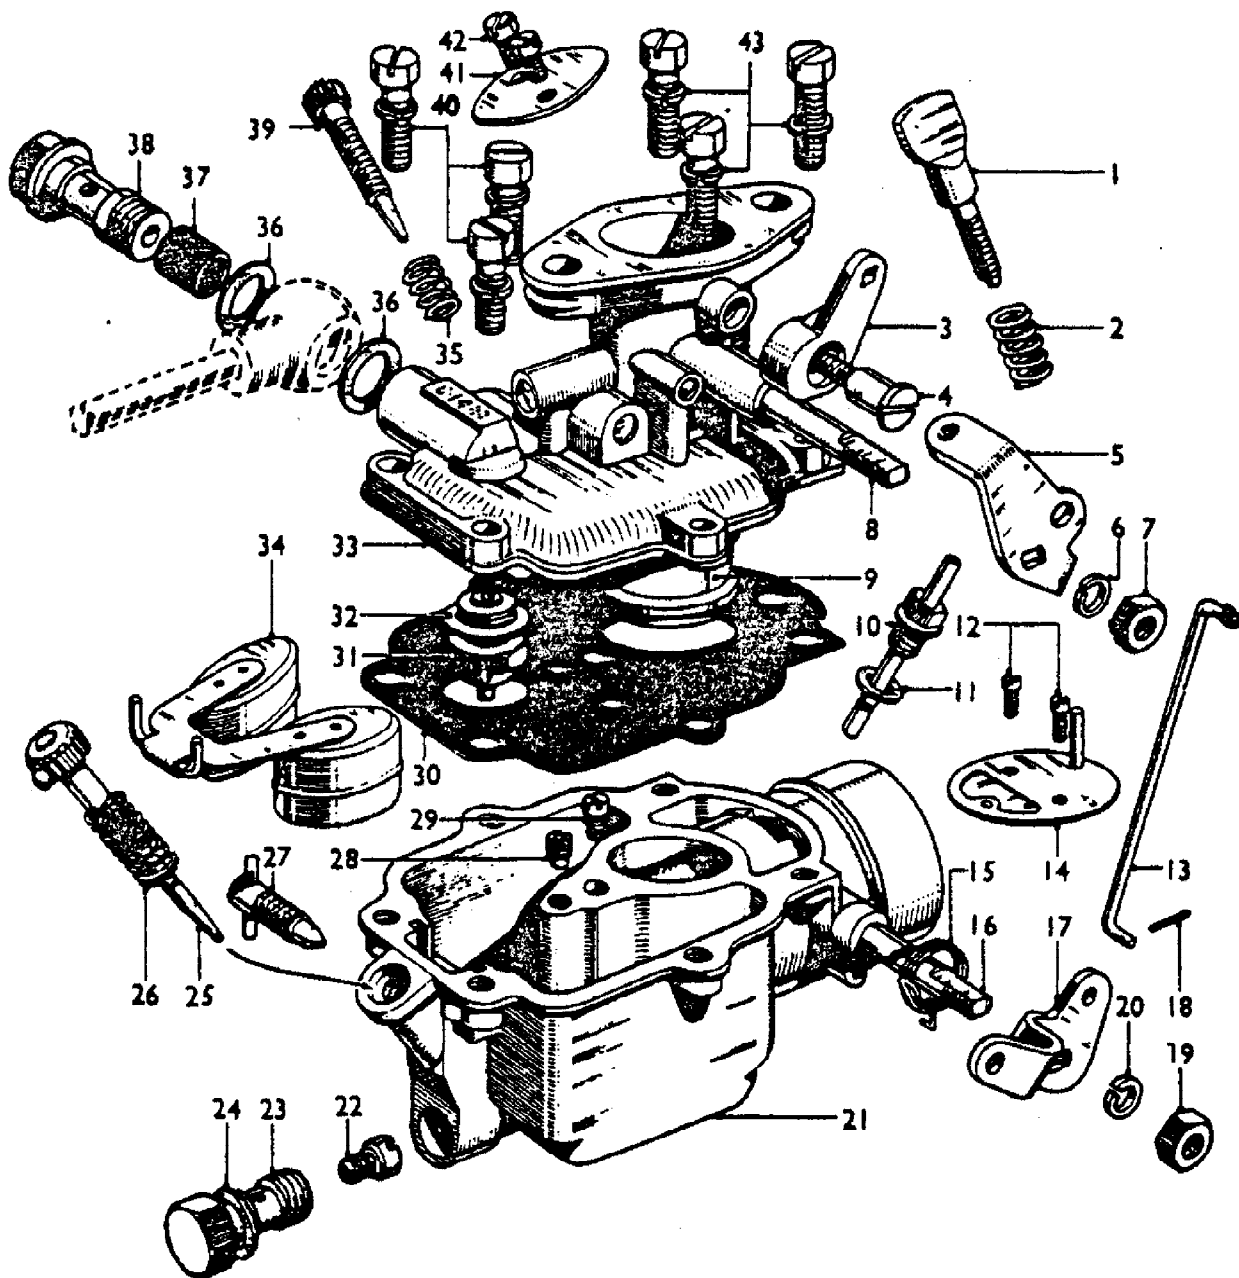

"20" TRACTOR PARTS LIST

FIG. 27A

AGCO Corporation
Parts List Report

Massey Ferguson (Europe)
TE 20 TRACTOR
Page 90 - CARBURETTOR - ZENITH

Item	Part Number	Qty	Part Description	Comments
				ZENITH
				85 M/M PET., 85 M/M V.O., 85 L.O.
				From Serial or Engine Number SC93,795E (PET)
				From Serial or Engine Number S235,776E (V.O.)
				From Serial or Engine Number SB11,045E (L.O.)
	202219	1	Carburettor	
1	825230M1	1	Screw	
2	825231M1	1	Spring	
3	825940M1	1	Lever	
4	825941M1	1	Pivot	
5	825939M1	1	Lever	
6	825272M1	1	Washer	
7	49612X	1	Nut Bsf	
8	825938M1	1	Spindle	
9	825960M1	1	Tube	
10	825942M1	1	Tube	
11	825943M1	1	Washer	
12	825226M1	2	Screw	
13	825944M1	1	Link	
14	825945M1	1	Flap	
15	825947M1	1	Spring	
16	825948M1	1	Spindle	
17	825946M1	1	Lever	
18	825949M1	1	Pin	
19	49612X	1	Nut Bsf	
20	825272M1	1	Washer	
21	825950M1	1	Bowl	
22	825951M1	1	Jet	
23	825952M1	1	Carrier	
24	825953M1	1	Washer	
25	825954M1	1	Valve	
26	825955M1	1	Spring	
27	825269M1	1	Plug	
28	825956M1	1	Jet	
29	825957M1	1	Jet	
30	825959M1	1	Gasket	
31	825492M91	1	Valve	
32	825235M1	1	Washer	
33	827695M1	1	Barrel	

34	825961M1	1	Float
35	825233M1	1	Spring
36	825963M1	2	Washer
37	825964M1	1	Gauze
38	825965M1	1	Plug
39	825232M1	1	Screw
40	825239M1	6	Screw
41	825936M1	1	Throttle Bush
42	825935M1	2	Screw
43	825272M1	6	Washer