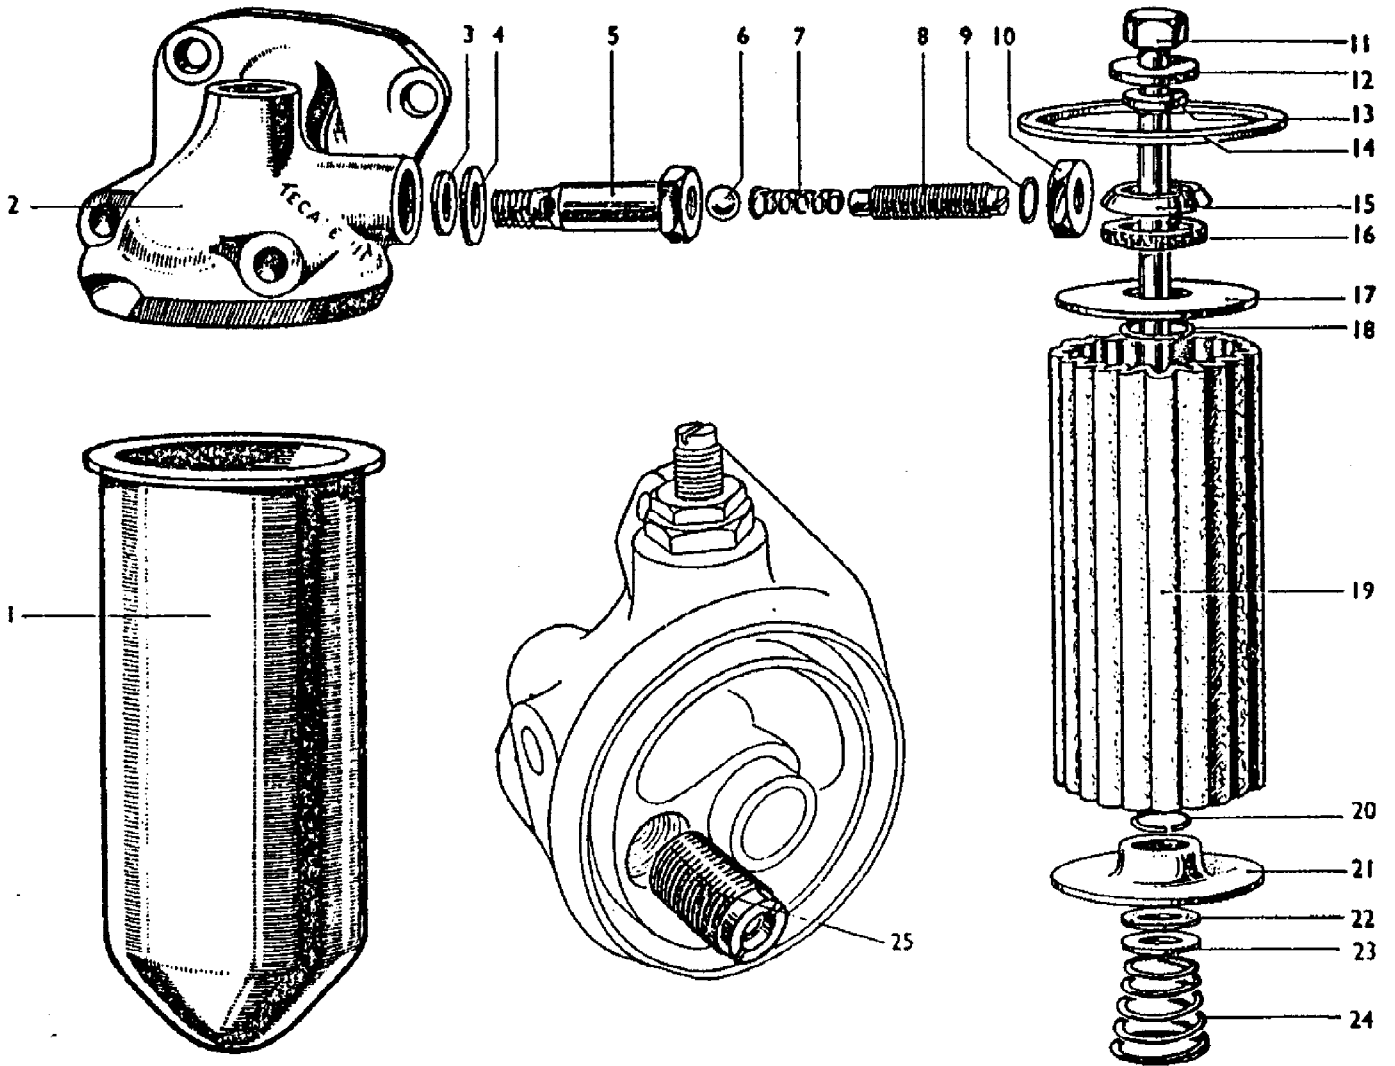

"20" TRACTOR PARTS LIST

FIG. 26A

AGCO Corporation
Parts List Report

Massey Ferguson (Europe)
TE 20 TRACTOR
Page 82 - OIL FILTER - INCLINED.

Item	Part Number	Qty	Part Description	Comments
				INCLINED.
				FITTED FROM S26,001E TO SC73,611E (PET.) AND UP TO S228,021E (V.O.) AND SB10,595E (L.O.).
				80 M/M PET., 85 M/M PET., 85 M/M V.O., 85 M/M L.O.
	59383	1	Oil Filter	Not Serviced, Order 825913M91
1	59736	1	Container	
2	59733	1	Rod	
3	825270M1	1	Washer	
4	825280M1	1	Washer	
5	825271M1	1	Body	
6	825301M1	1	Ball	
7	825310M1	1	Spring	
8	825311M1	1	Plug	
9	825104M1	1	Lead	
10	825115M1	1	Locknut	Alternative 827445M1
	827445M1	1	Nut	Alternative 825115M1
11	59734	1	Bolt	
12	49325	1	Washer	
13	49326	1	F.W.Metric Bulk	
14	59737	1	1	
15	825281M1	1	Washer	
16	825279M1	1	Washer	
17	825117M1	1	Plate	
18	8251188M1	1	Spring	
19	825807M1	1	Element	
20	49323	1	Clip	
21	49321	1	Washer	
22	49322	1	Washer	
23	49320	1	Washer	
24	59735	1	Spring	
25	827709M91	1	Valve	